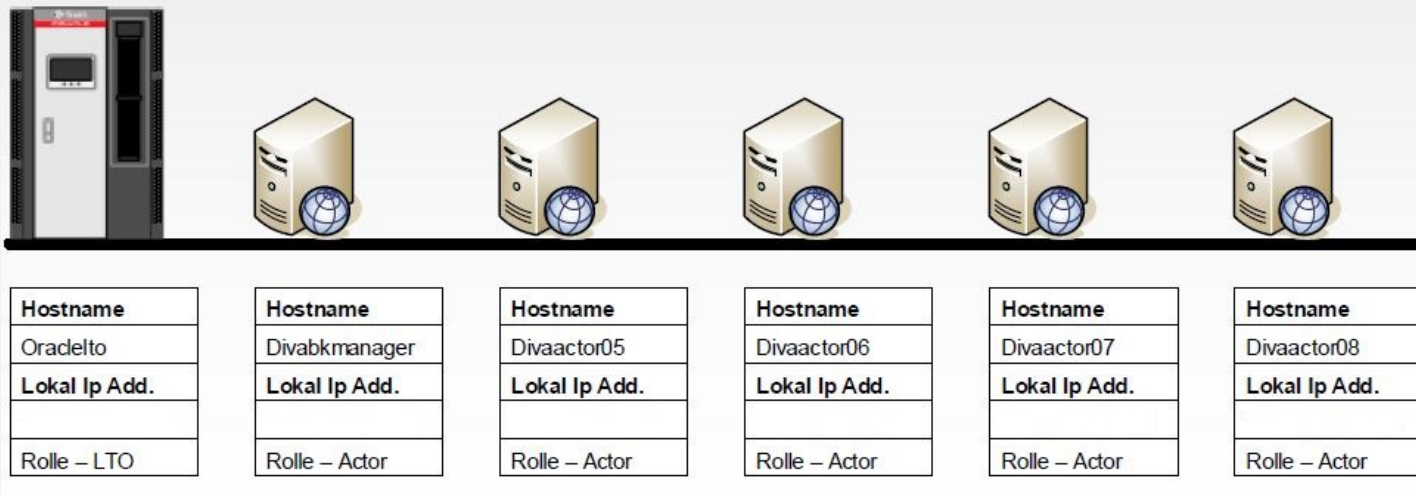

LTO.6 Tapes (BACKUP + REMOTE COPY)